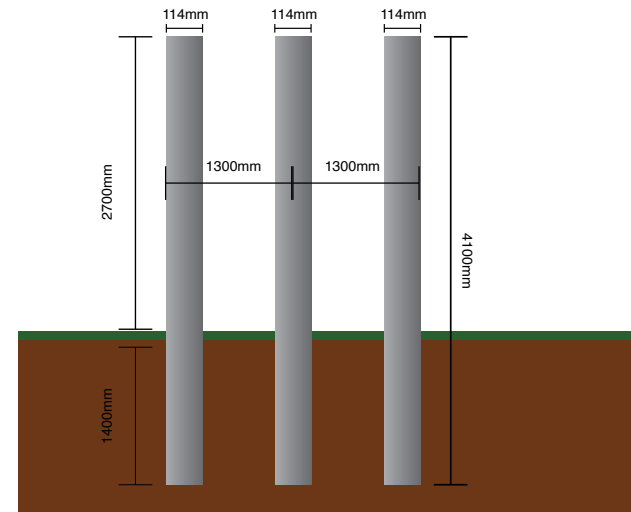

Post / Fixing Detail

Posts Required:	Already Existing	End Cap:	Yes
Diameter:	114mm	Clips	N/A
Length:	4100mm	Channel Length:	N/A
Finish:	Grey Paint	No of Channels:	N/A

Notes:

Finished Tray

Front Tray

Back Tray

Specification:

Type: Tray Sign on posts **Qty:** 1
Width: 3200mm
Height: 2800mm

Illumination:

N/A

Front Tray	Qty x1	Top Closure Panel	Qty x1
Back Tray	Qty x1	Self Tapping Screws	INC
Posts	Qty x3	Full Cover Reflective Face	Qty x2
Side Closure Panel	Qty x2		