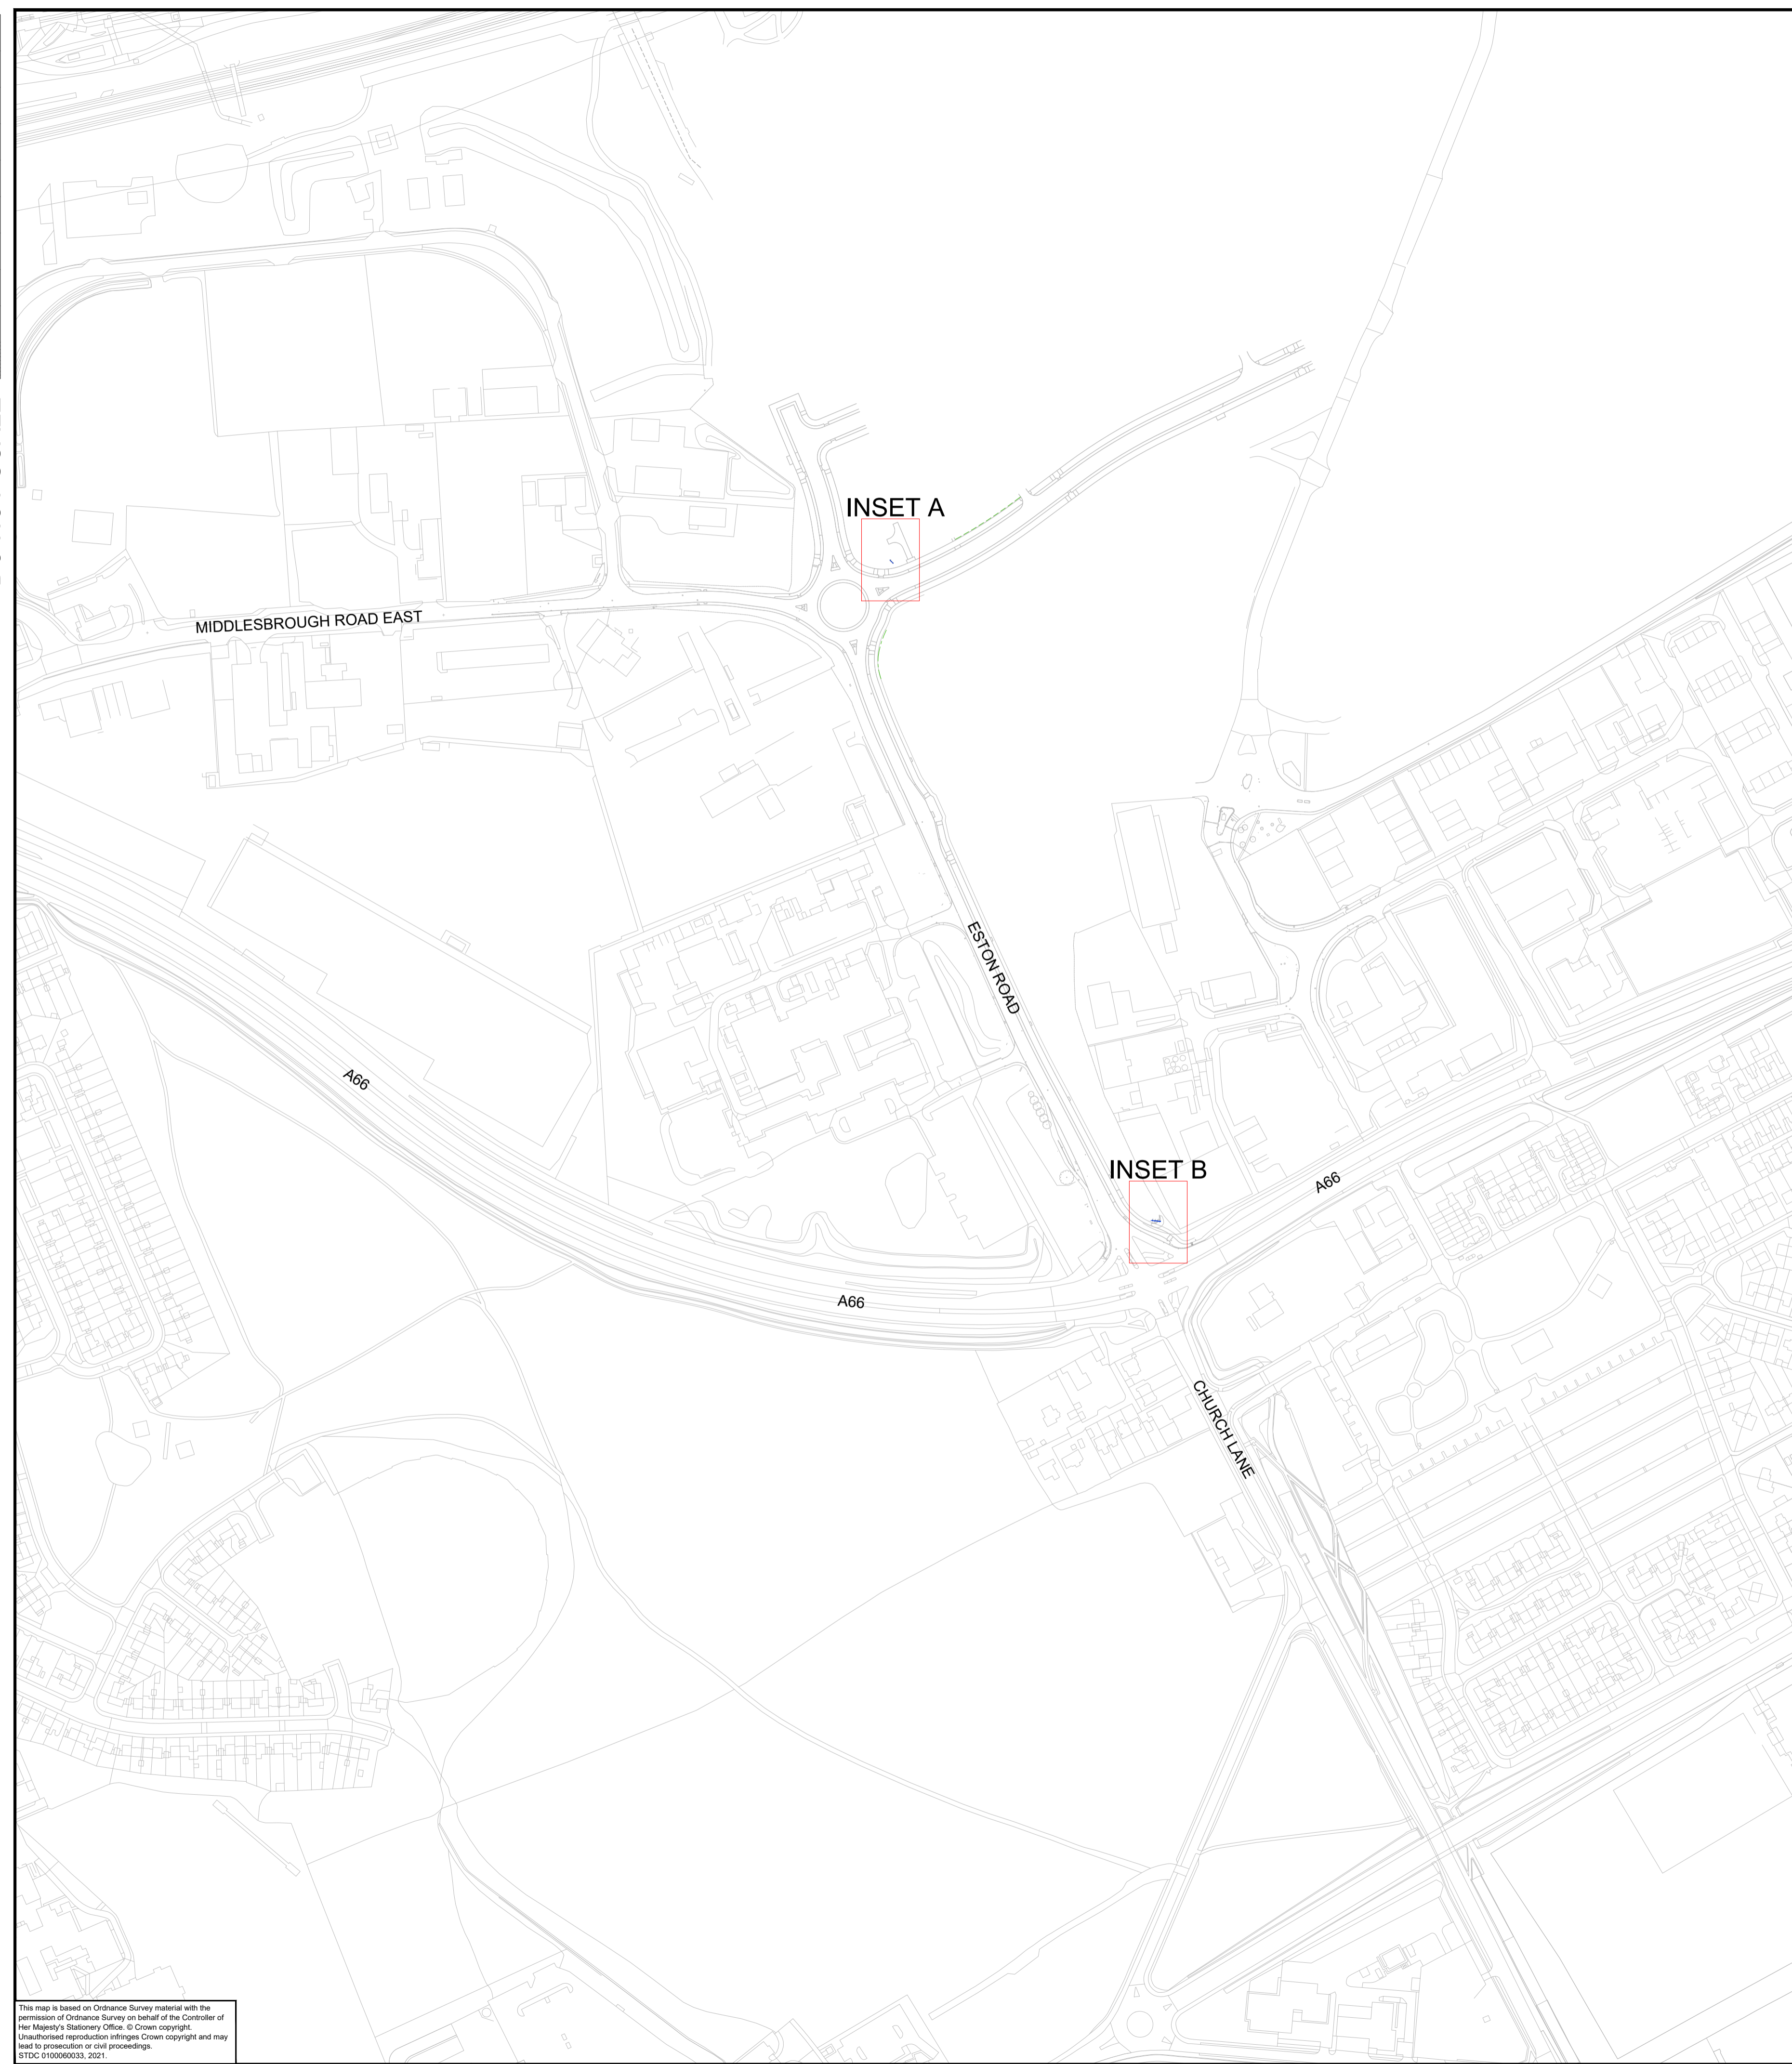

DO NOT SCALE
0 10 100
Millimetres

Rev.	Date	Description	By	Chk'd	App'd

STDC
Teesside Management Offices,
Redcar, TS10 5QW
www.southteesdc.com

Project Title: **TEESWORKS**
The UK's largest industrial zone

Drawing Name:
ESTON ROAD SIGNAGE
SITE LOCATION PLAN

Drawn by: SD Date: NOV 2022
Checked by: LCD Date: NOV 2022
Approved by: LCD Date: NOV 2022

Drawing Number: TSWK-STDC-DMP-ZZ-DR-C-0019
Revision: -

Drawing Scale: 1:2500
Page Size: A1