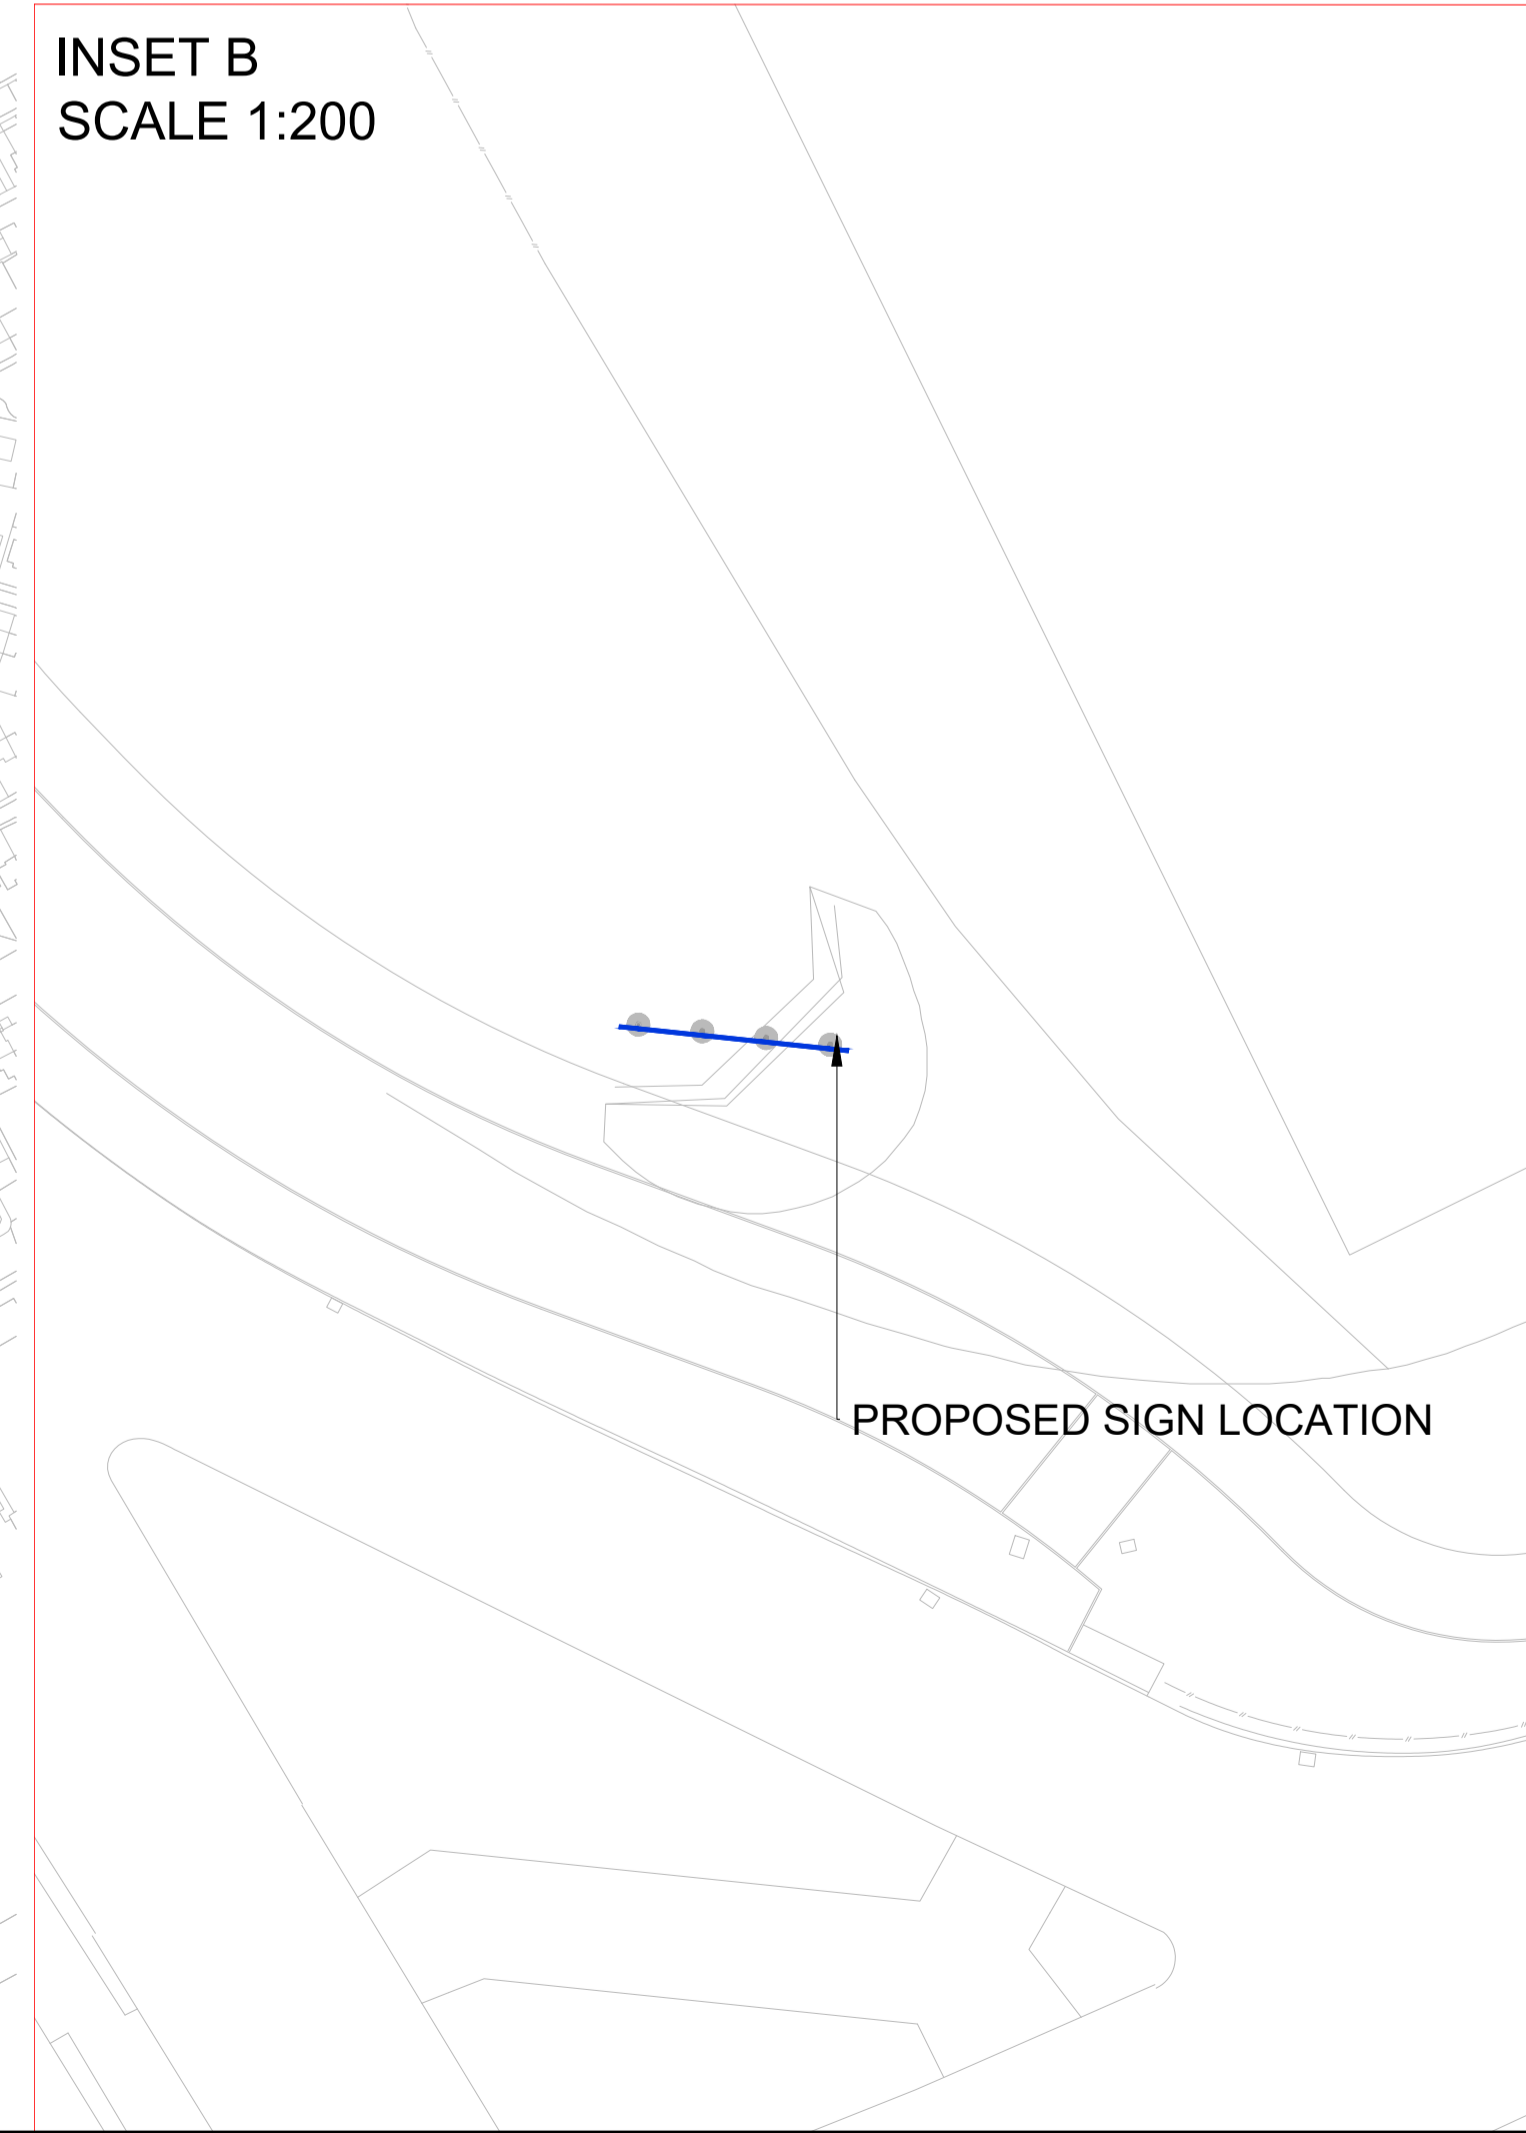

DO NOT SCALE
0 10 100
Millimetres

Rev.	Date	Description	By	Chk'd	App'd

STDC
Teesside Management Offices,
Redcar, TS10 5QW
www.southteesdc.com

Project Title: **TEESWORKS**
The UK's largest industrial zone

Drawing Name:
ESTON ROAD SIGNAGE
SITE LOCATION PLAN

Drawn by: SD Date: NOV 2022
Checked by: LCD Date: NOV 2022
Approved by: LCD Date: NOV 2022

Drawing Number: TSWK-STDC-DMP-ZZ-DR-C-0019
Revision: -

Drawing Scale: 1:2500
Page Size: A1