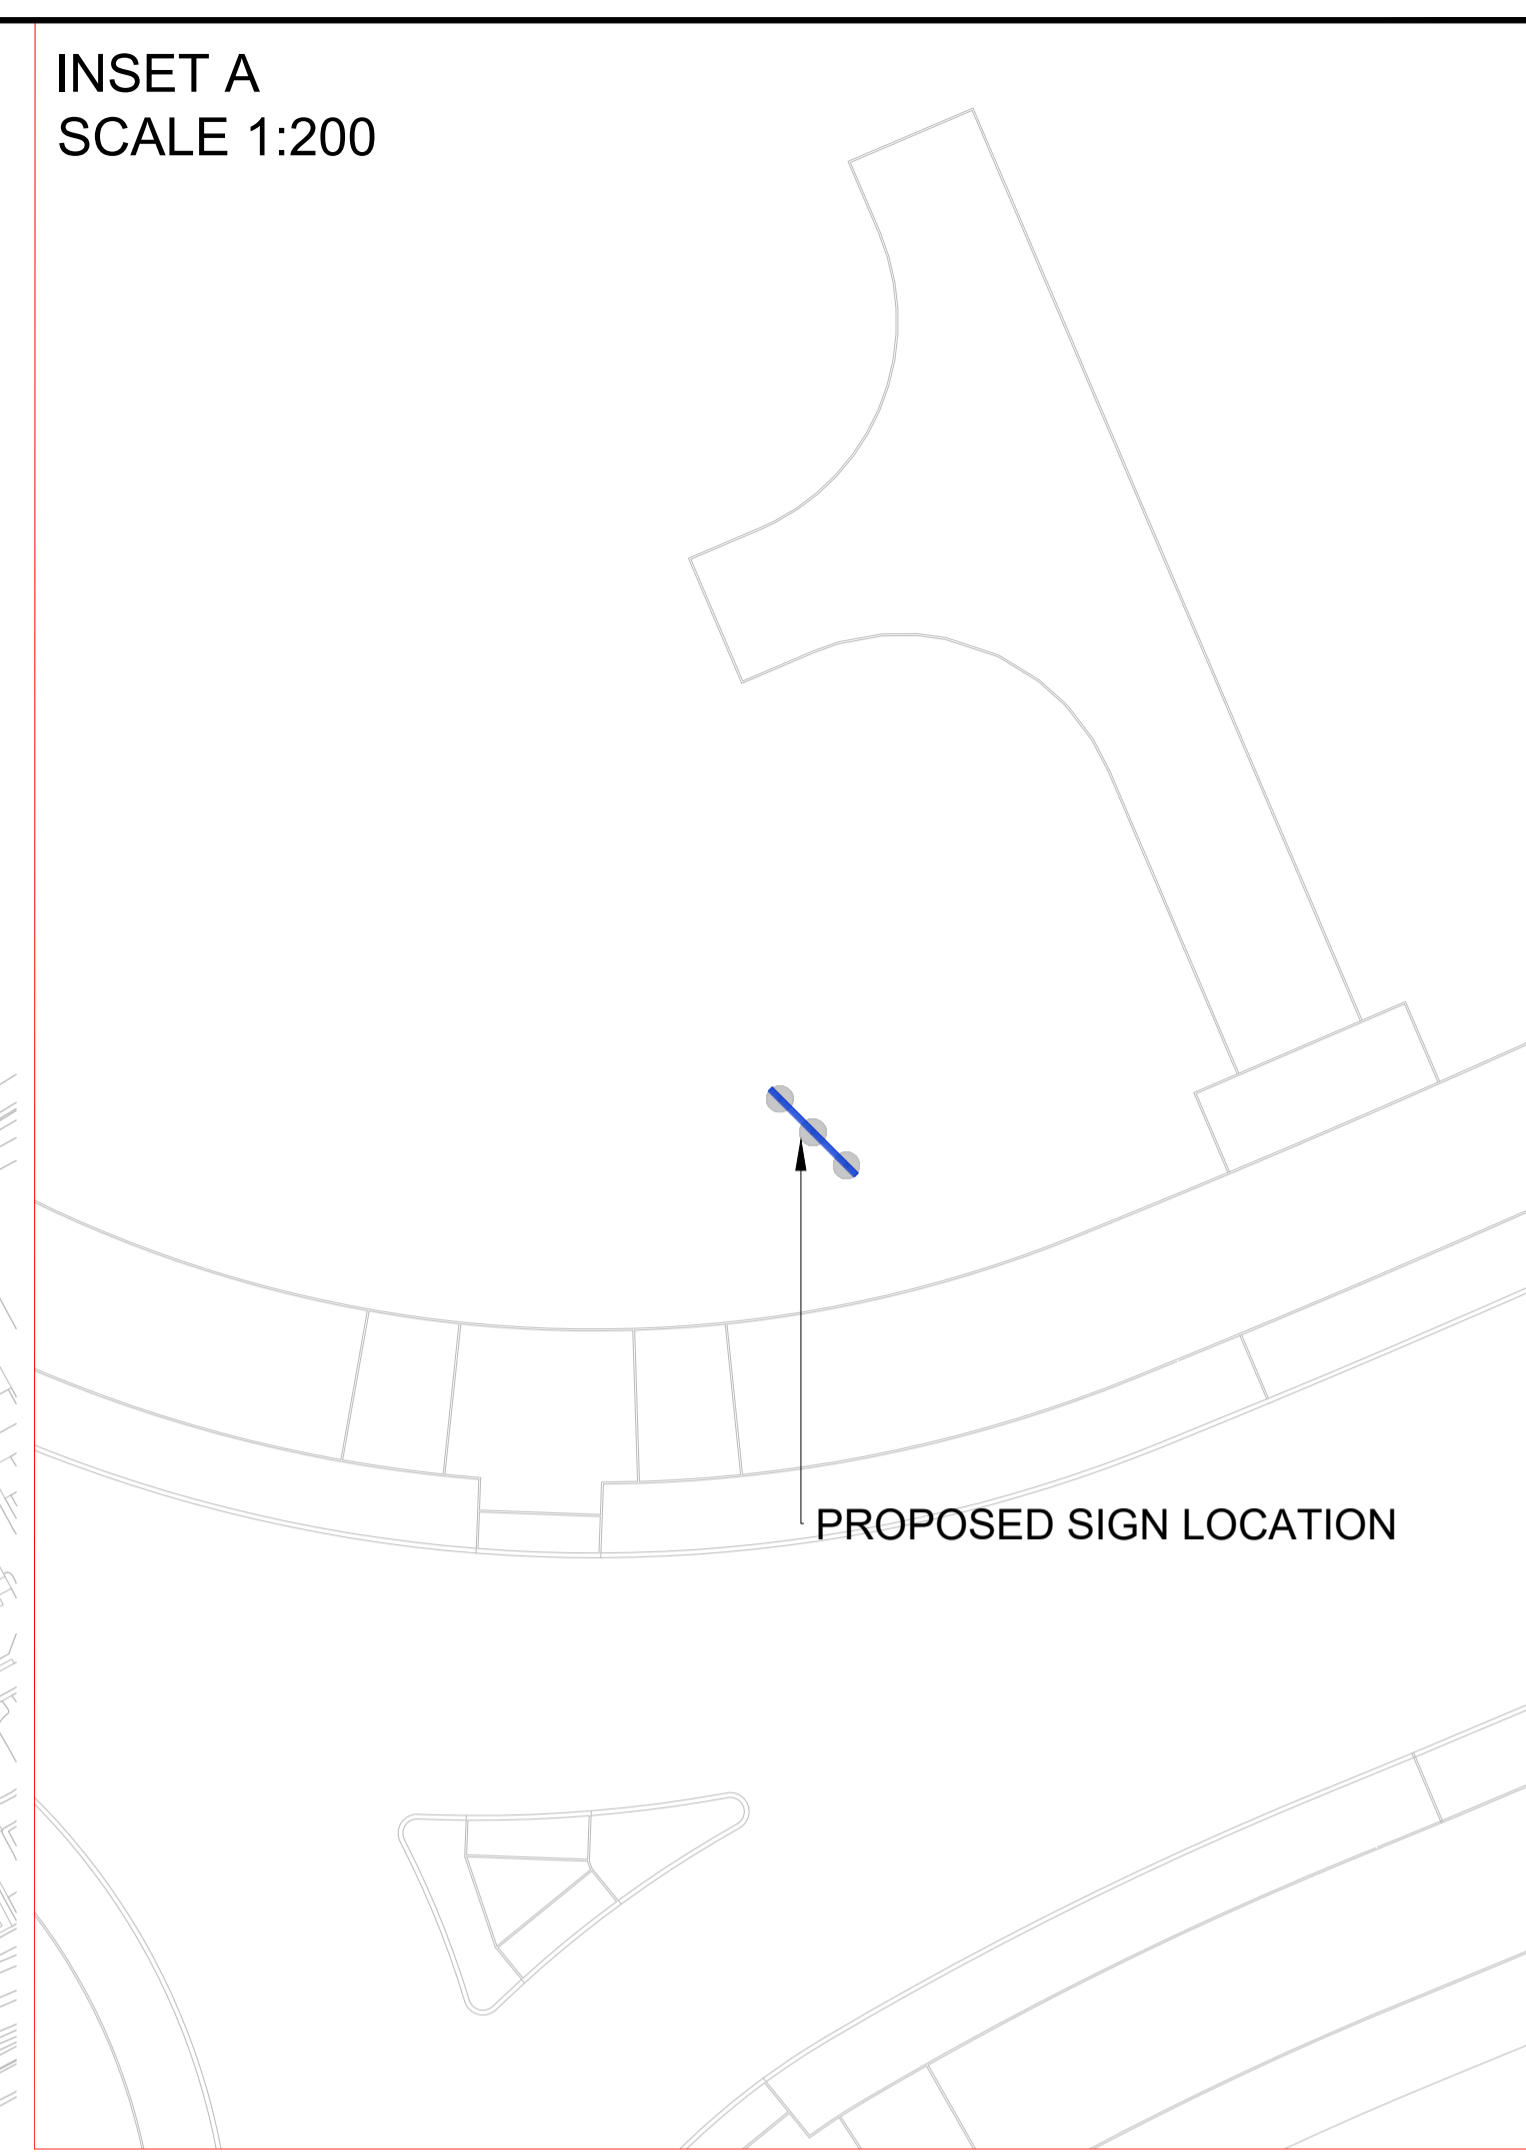

DO NOT SCALE
0 10 100
Millimetres

Rev.	Date	Description	By	Chk'd	App'd

STDC
Teesside Management Offices,
Redcar, TS10 5QW
www.southteesdc.com

Project Title: **TEESWORKS**
The UK's largest industrial zone

Drawing Name:
ESTON ROAD SIGNAGE
SITE LOCATION PLAN

Drawn by: SD Date: NOV 2022
Checked by: LCD Date: NOV 2022
Approved by: LCD Date: NOV 2022

Drawing Number: TSWK-STDC-DMP-ZZ-DR-C-0019
Revision: -

Drawing Scale: 1:2500
Page Size: A1